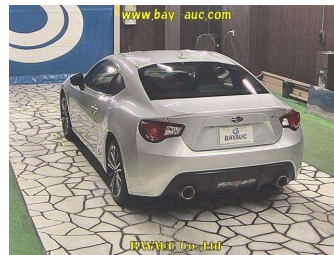

2012 Subaru BRZ 20R